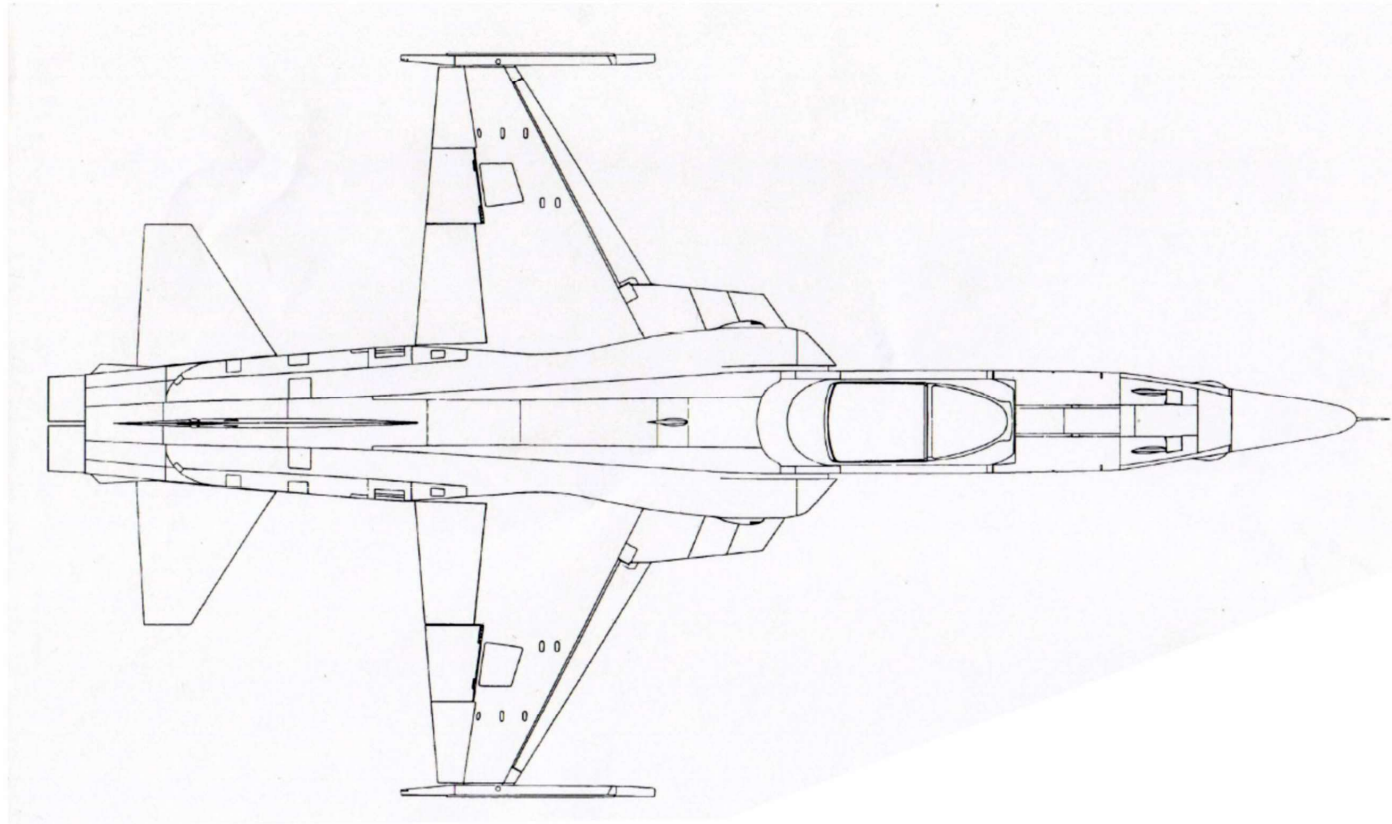

Static Documentation

F5 E Tiger II

Static documentation sample „Option 2 with Cockpit picture“

Side View – Left Side Photo

Side View – Left Side Drawing

Front View Photo

25.09.2022

Front View Drawing

25.09.2022

Top View Photo

25.09.2022

Top View Drawing

Basic Colour and Colour Scheme

Basic Colour and Colour Scheme

25.09.2022

Markings

25.09.2022

Surface

Scale Details

example:
very important and complex detail shown individually in a single photo

Scale Details

indicated by yellow arrows

example:

3 details shown in a large photo and highlighted by arrows

Scale Details

indicated by yellow arrows

example:
8 details shown in a high resolution photo and highlighted by arrows

Cockpit

Photo © Karsten Palt

flugzeuginfo.net - das Flugzeuglexikon / the Aircraft Encyclopedia