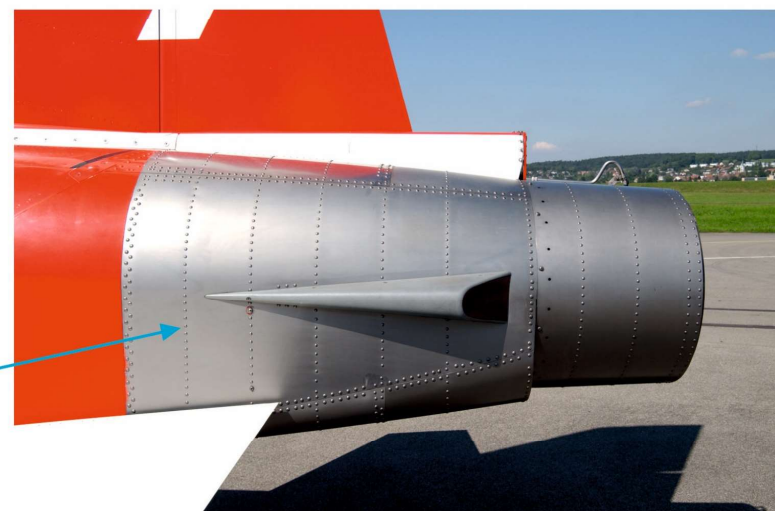

SILVER TITANIUM

Example 2