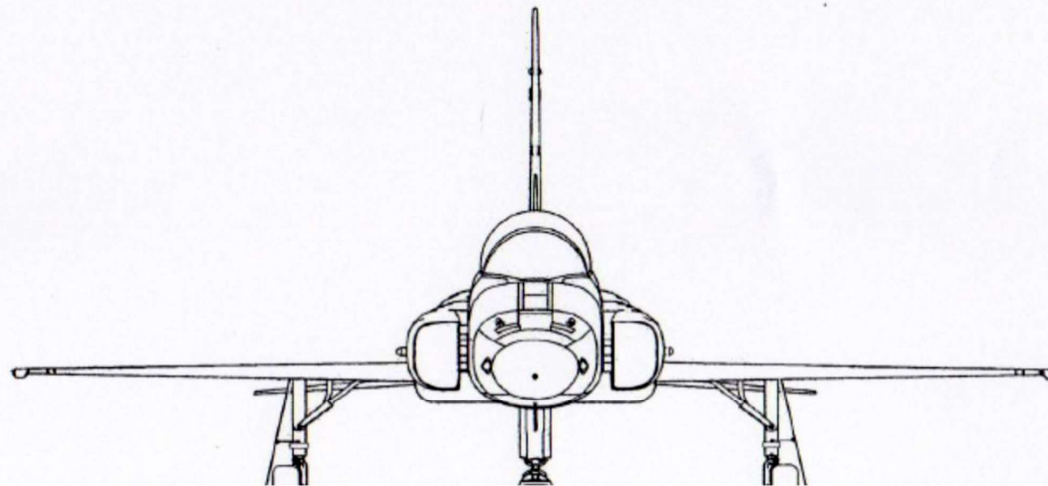

Static Documentation

F5 E Tiger II

Static documentation sample „Option 2 with Cockpit picture“

Side View – Left Side Photo

Side View – Left Side Drawing

Front View Photo

25.09.2022

Front View Drawing

25.09.2022

Surface

Scale Details

example:
very important and complex detail shown individually in a single photo

Scale Details

indicated by yellow arrows

example:

3 details shown in a large photo and highlighted by arrows

Scale Details

indicated by yellow arrows

example:
8 details shown in a high resolution photo and highlighted by arrows

Cockpit

Photo © Karsten Palt

flugzeuginfo.net - das Flugzeuglexikon / the Aircraft Encyclopedia